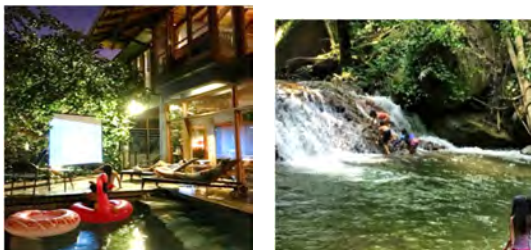

Multi-Generational Family Holiday at The Shorea (2018)

TIME TOGETHER AND TIME APART

Successful Multi-Generational Family Holiday hinges around maximizing quality time together. That means there is a balance between spending time entertaining one another and reconnecting with yourself. From the young in age to the young at heart;

The Shorea's Guest Experience Makers (GEM) are here to assist with your stay and ensure everyone's holiday wishes are granted.

RECONNECTING NATURE & FAMILY BONDING

Take your pick, it's on us!

Book the 3D/2N Multigenerational Family Packages and you will receive these complimentary experiences per villa per booking:

In-Villa Family Dining / A Night with the Stars (Outdoor Cinema - weather permits)/ Family Jungle Trekking (weather permits)/ Edible Garden Harvesting

SPACE FOR THE WHOLE FAMILY

Our Multi Bedroom Villas (ie Rafflesia Duplex/Cassia Duplex/Begonia Duolex/Villa Shorea) with en-suite facilities afford privacy for all age groups of the family thus allowing family members to have their quiet space when needed. All villas have generous communal space to allow gathering for family activities such as recreation, dining and relaxation. All our villas have spacious pools for all the family to enjoy and are only a few steps from the resort's expansive forest.